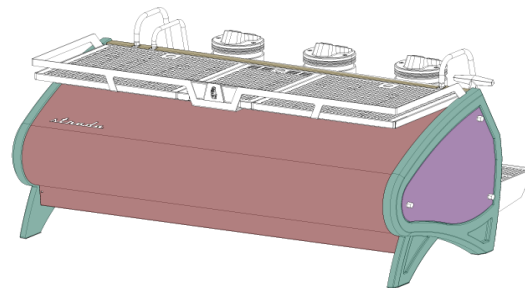

la marzocco

handmade in florence

LEVA	S	X
1 Group	-	€ 11.950
2 Group	€ 14.200	€ 18.600
3 Group	€ 16.050	€ 20.500
OPTIONS & CUSTOMIZATION		
Multiple Element Electric Cup Warmer	450 €	Maple Wood Portafilter Handle - each (A) 65 €
External Pump	560 €	Walnut Wood Portafilter Handle - each (A) 65 €
Pro Touch Steam Wands	INCL.	

(A) Replace standard portafilters.

STRADA S	S (AV)		
2 Group	€ 19.500		
3 Group	€ 21.900		
OPTIONS & CUSTOMIZATION			
Multiple Element Electric Cup Warmer	450 €	Water Sensor	INCL.
Auto Brew Ratio - 2 Group	1.865 €	Custom Color - Front Panel	980 €
Auto Brew Ratio - 3 Group	2.335 €	Custom Color - Back Panel	580 €
Pro Touch Steam Wands	INCL.	Custom Color - Side Panels	280 €
Maple Wood Portafilter Handle - Each (A)	65 €	Custom Color - Side Frames	480 €
Walnut Wood Portafilter Handle - Each (A)	65 €	Maple Wood Side Panels	1.000 €
		Walnut Wood Side Panels	1.000 €

(A) Replace standard portafilter, not available with ABR

For custom color options, indicate RAL code at the time of the order. Unless otherwise stated, custom color finish would be matte.

If the back panels are painted in gray, the cup rail will have a matte finish applied as well as supports for optional cup warmer.