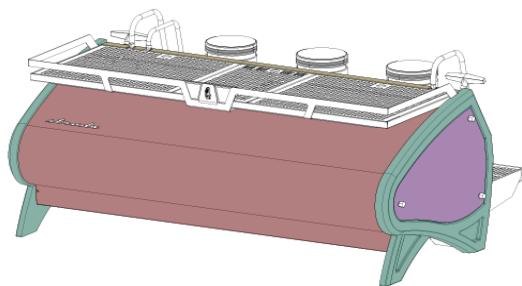

standard portafilter