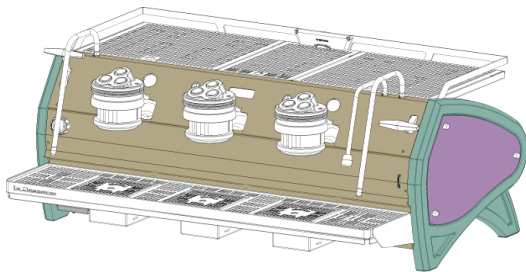

option C

la marzocco

handmade in florence

LEVA	S	X
1 Group	-	€ 11.950
2 Group	€ 14.200	€ 18.600
3 Group	€ 16.050	€ 20.500
OPTIONS & CUSTOMIZATION		
Multiple Element Electric Cup Warmer	450 €	Maple Wood Portafilter Handle - each (A) 65 €
External Pump	560 €	Walnut Wood Portafilter Handle - each (A) 65 €
Pro Touch Steam Wands	INCL.	

(A) Replace standard portafilters.

STRADA S	S (AV)		
2 Group	€ 19.500		
3 Group	€ 21.900		
OPTIONS & CUSTOMIZATION			
Multiple Element Electric Cup Warmer	450 €	Water Sensor	INCL.
Auto Brew Ratio - 2 Group	1.865 €	Custom Color - Front Panel	980 €
Auto Brew Ratio - 3 Group	2.335 €	Custom Color - Back Panel	580 €
Pro Touch Steam Wands	INCL.	Custom Color - Side Panels	280 €
Maple Wood Portafilter Handle - Each (A)	65 €	Custom Color - Side Frames	480 €
Walnut Wood Portafilter Handle - Each (A)	65 €	Maple Wood Side Panels	1.000 €
		Walnut Wood Side Panels	1.000 €

(A) Replace standard portafilter, not available with ABR

For custom color options, indicate RAL code at the time of the order. Unless otherwise stated, custom color finish would be matte.

If the back panels are painted in gray, the cup rail will have a matte finish applied as well as supports for optional cup warmer.