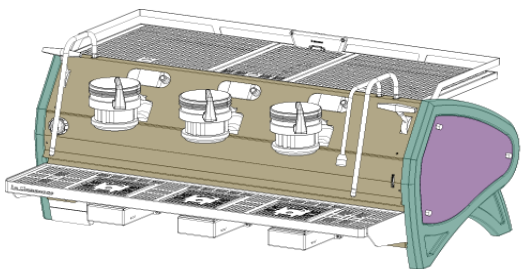

standard portafilter