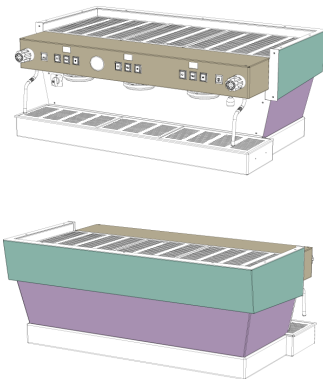

la marzocco

handmade in florence

V25

2025 retail price list

LINEA CLASSIC S		Semi Automatic (EE)	Automatic (AV)
1 Group	*cup warmer not available	€ 7.550	€ 8.100
2 Group		€ 8.950	€ 9.950
3 Group		€ 9.950	€ 11.950
4 Group		€ 11.350	€ 13.550
OPTIONS & CUSTOMIZATION			
Barista Lights - 1 Group	385 €	Group Cap - Per Group (AV Only)	90 €
Barista Lights - 2 Group	520 €	Custom Color - Front Panels	465 €
Barista Lights - 3 Group	520 €	Custom Color - Upper Panels	465 €
Barista Lights - 4 Group	765 €	Custom Color - Lower Panels	465 €
High Cup Rail	180 €	Galvanic Treatment - Upper Panels	1.040 €
High Legs	190 €	Galvanic Treatment - Lower Panels	1.040 €
Multiple Element Electric Cup Warmer	450 €	Flat Black Edition	1.400 €
Pro Touch Steam Wands	720 €	Maple Wood Portafilter Handle - Each (A)	65 €
		Walnut Wood Portafilter Handle - Each (A)	65 €

(A) Replace standard portafilters.

For custom color options, indicate RAL code at the time of the order. Unless otherwise stated, custom color finish would be matte.

custom colors & galvanic treatments