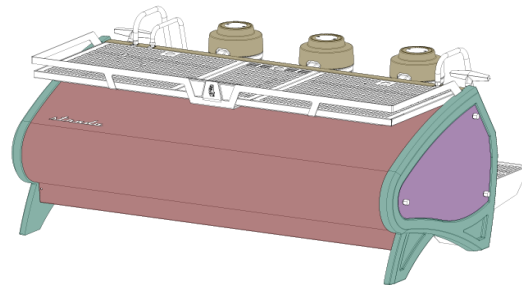

la marzocco

handmade in florence

STRADA X		X - Standard Portafilter (EP)	X - Straight-In (EP)
1 Group	*cup warmer not available	€ 14.400	€ 17.700
2 Group		€ 22.300	€ 27.950
3 Group		€ 26.500	€ 33.950
OPTIONS & CUSTOMIZATION			
Multiple Element Electric Cup Warmer	450 €	Water Sensor	INCL.
Pro Touch Steam Wands	INCL.	Custom Color - Front Panel	980 €
Auto Brew Ratio - 1 Group	INCL.	Custom Color - Back Panel	580 €
Auto Brew Ratio - 2 Group	INCL.	Custom Color - Side Panels	280 €
Auto Brew Ratio - 3 Group	INCL.	Custom Color - Side Frames	480 €
Walnut Wood Side Panels	1.000 €	Maple Wood Side Panels	1.000 €

For custom color options, indicate RAL code at the time of the order. Unless otherwise stated, custom color finish would be matte. If the back panels are painted in gray, the cup rail will have a matte finish applied as well as supports for optional cup warmer.

straight-in