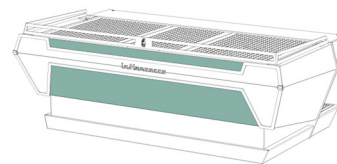

For custom color options, indicate RAL code at the time of the order. Unless otherwise stated, custom color finish would be matte.

option A

option B

option C

option D

la marzocco

handmade in florence

LEVA	S	X
1 Group	-	€ 11.950
2 Group	€ 14.200	€ 18.600
3 Group	€ 16.050	€ 20.500
OPTIONS & CUSTOMIZATION		
Multiple Element Electric Cup Warmer	450 €	Maple Wood Portafilter Handle - each (A) 65 €
External Pump	560 €	Walnut Wood Portafilter Handle - each (A) 65 €
Pro Touch Steam Wands	INCL.	

(A) Replace standard portafilters.

STRADA S	S (AV)		
2 Group	€ 19.500		
3 Group	€ 21.900		
OPTIONS & CUSTOMIZATION			
Multiple Element Electric Cup Warmer	450 €	Water Sensor	INCL.
Auto Brew Ratio - 2 Group	1.865 €	Custom Color - Front Panel	980 €
Auto Brew Ratio - 3 Group	2.335 €	Custom Color - Back Panel	580 €
Pro Touch Steam Wands	INCL.	Custom Color - Side Panels	280 €
Maple Wood Portafilter Handle - Each (A)	65 €	Custom Color - Side Frames	480 €
Walnut Wood Portafilter Handle - Each (A)	65 €	Maple Wood Side Panels	1.000 €
		Walnut Wood Side Panels	1.000 €