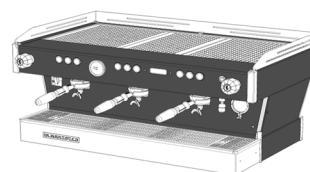

la marzocco

handmade in florence

LINEA PB	Mechanical Paddle (MP)	Automatic (AV)	
2 Group	€ 12.150	€ 13.500	
3 Group	€ 13.950	€ 15.850	
4 Group	€ 15.850	€ 18.200	
OPTIONS & CUSTOMIZATION			
Barista Lights - 2 Groups	520 €	High Legs	280 €
Barista Lights - 3 Groups	520 €	Multiple Element Electric Cup Warmer	450 €
Barista Lights - 4 Groups	765 €	Custom Color - Panels	930 €
Auto Brew Ratio (AV Only) - 2 Group (A)	1.865 €	Flat Black Edition	1.400 €
Auto Brew Ratio (AV Only) - 3 Group (A)	2.335 €	Maple Wood Portafilter Handle - each (B)	65 €
Auto Brew Ratio (AV Only) - 4 Group (A)	2.570 €	Walnut Wood Portafilter Handle - each (B)	65 €
Pro Touch Steam Wands	N.A.	Water Sensor	440 €

(A) Requires also High Legs option - (B) Replace standard portafilters, not available with ABR.

For custom color options, indicate RAL code at the time of the order. Unless otherwise stated, custom color finish would be matte.

LINEA PB X	Automatic (AV)		
2 Group	€ 15.350		
3 Group	€ 18.000		
4 Group	€ 19.100 (A)		
OPTIONS & CUSTOMIZATION			
Barista Lights	INCL.	Multiple Element Electric Cup Warmer	450 €
High Legs	280 €	Custom Color - Panels	930 €
Auto Brew Ratio - 2 Group (B)	1.865 €	Flat Black Edition	1.400 €
Auto Brew Ratio - 3 Group (B)	2.335 €	Maple Wood Portafilter Handle - each (C)	65 €
Auto Brew Ratio - 4 Group (B)	2.570 €	Walnut Wood Portafilter Handle - each (C)	65 €
Pro Touch Steam Wands	INCL.	Water Sensor	440 €

(A) Independent boilers not available, machine equipped with two 2-group coffee boilers - (B) Requires also High Legs option

(C) Replace standard portafilters, not available with ABR.

For custom color options, indicate RAL code at the time of the order. Unless otherwise stated, custom color finish would be matte.