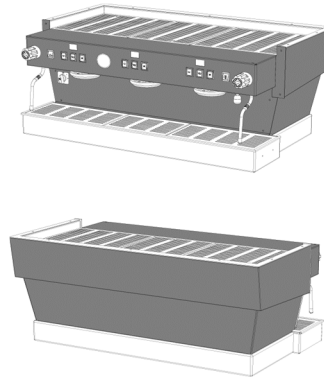

flat black edition