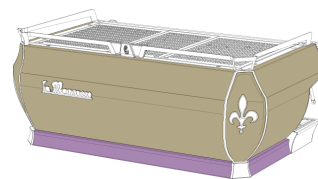

custom colors & galvanic treatments