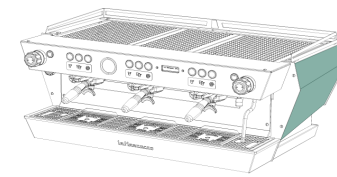

For custom color options, indicate RAL code at the time of the order. Unless otherwise stated, custom color finish would be matte.

option A

option B

option C

option D

la marzocco

handmade in florence

LEVA	S	X
1 Group	-	€ 11.950
2 Group	€ 14.200	€ 18.600
3 Group	€ 16.050	€ 20.500
OPTIONS & CUSTOMIZATION		
Multiple Element Electric Cup Warmer	450 €	Maple Wood Portafilter Handle - each (A) 65 €
External Pump	560 €	Walnut Wood Portafilter Handle - each (A) 65 €
Pro Touch Steam Wands	INCL.	

(A) Replace standard portafilters.

STRADA S	S (AV)		
2 Group	€ 19.500		
3 Group	€ 21.900		
OPTIONS & CUSTOMIZATION			
Multiple Element Electric Cup Warmer	450 €	Water Sensor	INCL.
Auto Brew Ratio - 2 Group	1.865 €	Custom Color - Front Panel	980 €
Auto Brew Ratio - 3 Group	2.335 €	Custom Color - Back Panel	580 €
Pro Touch Steam Wands	INCL.	Custom Color - Side Panels	280 €
Maple Wood Portafilter Handle - Each (A)	65 €	Custom Color - Side Frames	480 €
Walnut Wood Portafilter Handle - Each (A)	65 €	Maple Wood Side Panels	1.000 €
		Walnut Wood Side Panels	1.000 €