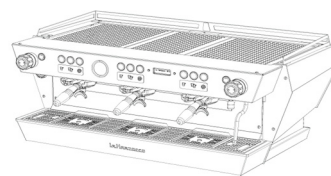

custom colors & galvanic treatments

custom colors & galvanic treatments

la marzocco

handmade in florence

KB90		Automatic (AV)
2 Group		€ 18.300
3 Group		€ 21.000
4 Group		€ 23.750
OPTIONS & CUSTOMIZATION		
Barista Lights	INCL.	Custom Color Panels - Option A 930 €
High Legs	280 €	Custom Color Panels - Option B 465 €
Auto Brew Ratio - 2 Group	1.865 €	Custom Color Panels - Option C 930 €
Auto Brew Ratio - 3 Group	2.335 €	Custom Color Panels - Option D 1.170 €
Auto Brew Ratio - 4 Group	2.570 €	Water Sensor 440 €
Multiple Element Electric Cup Warmer	450 €	Pro Touch Steam Wands INCL.

For custom color options, indicate RAL code at the time of the order. Unless otherwise stated, custom color finish would be matte.

option A

option B

option C

option D

la marzocco

handmade in florence

LEVA	S	X
1 Group	-	€ 11.950
2 Group	€ 14.200	€ 18.600
3 Group	€ 16.050	€ 20.500
OPTIONS & CUSTOMIZATION		
Multiple Element Electric Cup Warmer	450 €	Maple Wood Portafilter Handle - each (A) 65 €
External Pump	560 €	Walnut Wood Portafilter Handle - each (A) 65 €
Pro Touch Steam Wands	INCL.	