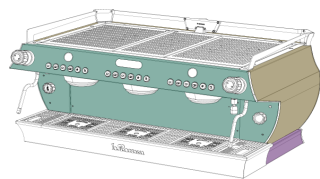

custom colors

(A) Replace standard portafilters, not available with ABR.

For custom color options, indicate RAL code at the time of the order. Unless otherwise stated, custom color finish would be matte.

GB5 X		Automatic (AV)
2 Group		€ 16.250
3 Group		€ 18.400
4 Group		€ 20.000 (A)
OPTIONS & CUSTOMIZATION		
Barista Lights	INCL.	Custom Color - Panels 930 €
High Legs	190 €	Custom Color - Front Panels 465 €
Auto Brew Ratio - 2 Group	1.865 €	Custom Color - Frame 510 €
Auto Brew Ratio - 3 Group	2.335 €	Galvanic Treatment - Panels 2.075 €
Auto Brew Ratio - 4 Group	2.570 €	Galvanic Treatment - Frame 1.020 €
Multiple Element Electric Cup Warmer	450 €	Maple Wood Portafilter Handle - each (B) 65 €
Water Sensor	INCL.	Walnut Wood Portafilter Handle - each (B) 65 €
Pro Touch Steam Wands	INCL.	

(A) Independent boilers not available, machine equipped with two 2-group coffee boilers

(B) Replace standard portafilters, not available with ABR.

For custom color options, indicate RAL code at the time of the order. Unless otherwise stated, custom color finish would be matte.

custom colors & galvanic treatments