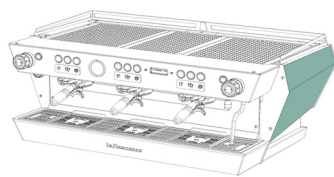

For custom color options, indicate RAL code at the time of the order. Unless otherwise stated, custom color finish would be matte.

option A

option B

option C

option D

la marzocco

handmade in florence

LEVA	S	X
1 Group	-	€ 11.950
2 Group	€ 14.200	€ 18.600
3 Group	€ 16.050	€ 20.500
OPTIONS & CUSTOMIZATION		
Multiple Element Electric Cup Warmer	450 €	Maple Wood Portafilter Handle - each (A) 65 €
External Pump	560 €	Walnut Wood Portafilter Handle - each (A) 65 €
Pro Touch Steam Wands	INCL.	

(A) Replace standard portafilters.

STRADA S	S (AV)		
2 Group	€ 19.500		
3 Group	€ 21.900		
OPTIONS & CUSTOMIZATION			
Multiple Element Electric Cup Warmer	450 €	Water Sensor	INCL.
Auto Brew Ratio - 2 Group	1.865 €	Custom Color - Front Panel	980 €
Auto Brew Ratio - 3 Group	2.335 €	Custom Color - Back Panel	580 €
Pro Touch Steam Wands	INCL.	Custom Color - Side Panels	280 €
Maple Wood Portafilter Handle - Each (A)	65 €	Custom Color - Side Frames	480 €
Walnut Wood Portafilter Handle - Each (A)	65 €	Maple Wood Side Panels	1.000 €
		Walnut Wood Side Panels	1.000 €