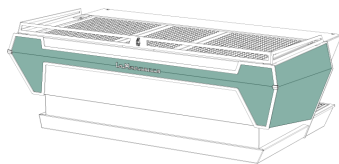

custom colors & galvanic treatments

custom colors & galvanic treatments

la marzocco

handmade in florence

KB90		Automatic (AV)
2 Group		€ 18.300
3 Group		€ 21.000
4 Group		€ 23.750
OPTIONS & CUSTOMIZATION		
Barista Lights	INCL.	Custom Color Panels - Option A 930 €
High Legs	280 €	Custom Color Panels - Option B 465 €
Auto Brew Ratio - 2 Group	1.865 €	Custom Color Panels - Option C 930 €
Auto Brew Ratio - 3 Group	2.335 €	Custom Color Panels - Option D 1.170 €
Auto Brew Ratio - 4 Group	2.570 €	Water Sensor 440 €
Multiple Element Electric Cup Warmer	450 €	Pro Touch Steam Wands INCL.

For custom color options, indicate RAL code at the time of the order. Unless otherwise stated, custom color finish would be matte.

option A

option B

option C

option D

la marzocco

handmade in florence

LEVA	S	X
1 Group	-	€ 11.950
2 Group	€ 14.200	€ 18.600
3 Group	€ 16.050	€ 20.500
OPTIONS & CUSTOMIZATION		
Multiple Element Electric Cup Warmer	450 €	Maple Wood Portafilter Handle - each (A) 65 €
External Pump	560 €	Walnut Wood Portafilter Handle - each (A) 65 €
Pro Touch Steam Wands	INCL.	