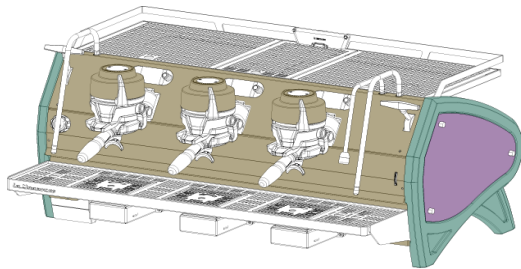

la marzocco

handmade in florence

STRADA X		X - Standard Portafilter (EP)	X - Straight-In (EP)
1 Group	*cup warmer not available	€ 14.400	€ 17.700
2 Group		€ 22.300	€ 27.950
3 Group		€ 26.500	€ 33.950
OPTIONS & CUSTOMIZATION			
Multiple Element Electric Cup Warmer	450 €	Water Sensor	INCL.
Pro Touch Steam Wands	INCL.	Custom Color - Front Panel	980 €
Auto Brew Ratio - 1 Group	INCL.	Custom Color - Back Panel	580 €
Auto Brew Ratio - 2 Group	INCL.	Custom Color - Side Panels	280 €
Auto Brew Ratio - 3 Group	INCL.	Custom Color - Side Frames	480 €
Walnut Wood Side Panels	1.000 €	Maple Wood Side Panels	1.000 €

For custom color options, indicate RAL code at the time of the order. Unless otherwise stated, custom color finish would be matte. If the back panels are painted in gray, the cup rail will have a matte finish applied as well as supports for optional cup warmer.

straight-in