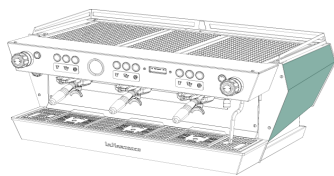

custom colors & galvanic treatments

custom colors & galvanic treatments

la marzocco

handmade in florence

KB90		Automatic (AV)
2 Group		€ 18.300
3 Group		€ 21.000
4 Group		€ 23.750
OPTIONS & CUSTOMIZATION		
Barista Lights	INCL.	Custom Color Panels - Option A 930 €
High Legs	280 €	Custom Color Panels - Option B 465 €
Auto Brew Ratio - 2 Group	1.865 €	Custom Color Panels - Option C 930 €
Auto Brew Ratio - 3 Group	2.335 €	Custom Color Panels - Option D 1.170 €
Auto Brew Ratio - 4 Group	2.570 €	Water Sensor 440 €
Multiple Element Electric Cup Warmer	450 €	Pro Touch Steam Wands INCL.

For custom color options, indicate RAL code at the time of the order. Unless otherwise stated, custom color finish would be matte.

option A

option B

option C

option D

la marzocco

handmade in florence

LEVA	S	X
1 Group	-	€ 11.950
2 Group	€ 14.200	€ 18.600
3 Group	€ 16.050	€ 20.500
OPTIONS & CUSTOMIZATION		
Multiple Element Electric Cup Warmer	450 €	Maple Wood Portafilter Handle - each (A) 65 €
External Pump	560 €	Walnut Wood Portafilter Handle - each (A) 65 €
Pro Touch Steam Wands	INCL.	