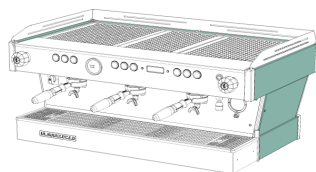

la marzocco

handmade in florence

LINEA PB	Mechanical Paddle (MP)	Automatic (AV)	
2 Group	€ 12.150	€ 13.500	
3 Group	€ 13.950	€ 15.850	
4 Group	€ 15.850	€ 18.200	
OPTIONS & CUSTOMIZATION			
Barista Lights - 2 Groups	520 €	High Legs	280 €
Barista Lights - 3 Groups	520 €	Multiple Element Electric Cup Warmer	450 €
Barista Lights - 4 Groups	765 €	Custom Color - Panels	930 €
Auto Brew Ratio (AV Only) - 2 Group (A)	1.865 €	Flat Black Edition	1.400 €
Auto Brew Ratio (AV Only) - 3 Group (A)	2.335 €	Maple Wood Portafilter Handle - each (B)	65 €
Auto Brew Ratio (AV Only) - 4 Group (A)	2.570 €	Walnut Wood Portafilter Handle - each (B)	65 €
Pro Touch Steam Wands	N.A.	Water Sensor	440 €

(A) Requires also High Legs option - (B) Replace standard portafilters, not available with ABR.

For custom color options, indicate RAL code at the time of the order. Unless otherwise stated, custom color finish would be matte.

LINEA PB X	Automatic (AV)		
2 Group	€ 15.350		
3 Group	€ 18.000		
4 Group	€ 19.100 (A)		
OPTIONS & CUSTOMIZATION			
Barista Lights	INCL.	Multiple Element Electric Cup Warmer	450 €
High Legs	280 €	Custom Color - Panels	930 €
Auto Brew Ratio - 2 Group (B)	1.865 €	Flat Black Edition	1.400 €
Auto Brew Ratio - 3 Group (B)	2.335 €	Maple Wood Portafilter Handle - each (C)	65 €
Auto Brew Ratio - 4 Group (B)	2.570 €	Walnut Wood Portafilter Handle - each (C)	65 €
Pro Touch Steam Wands	INCL.	Water Sensor	440 €

(A) Independent boilers not available, machine equipped with two 2-group coffee boilers - (B) Requires also High Legs option

(C) Replace standard portafilters, not available with ABR.

For custom color options, indicate RAL code at the time of the order. Unless otherwise stated, custom color finish would be matte.